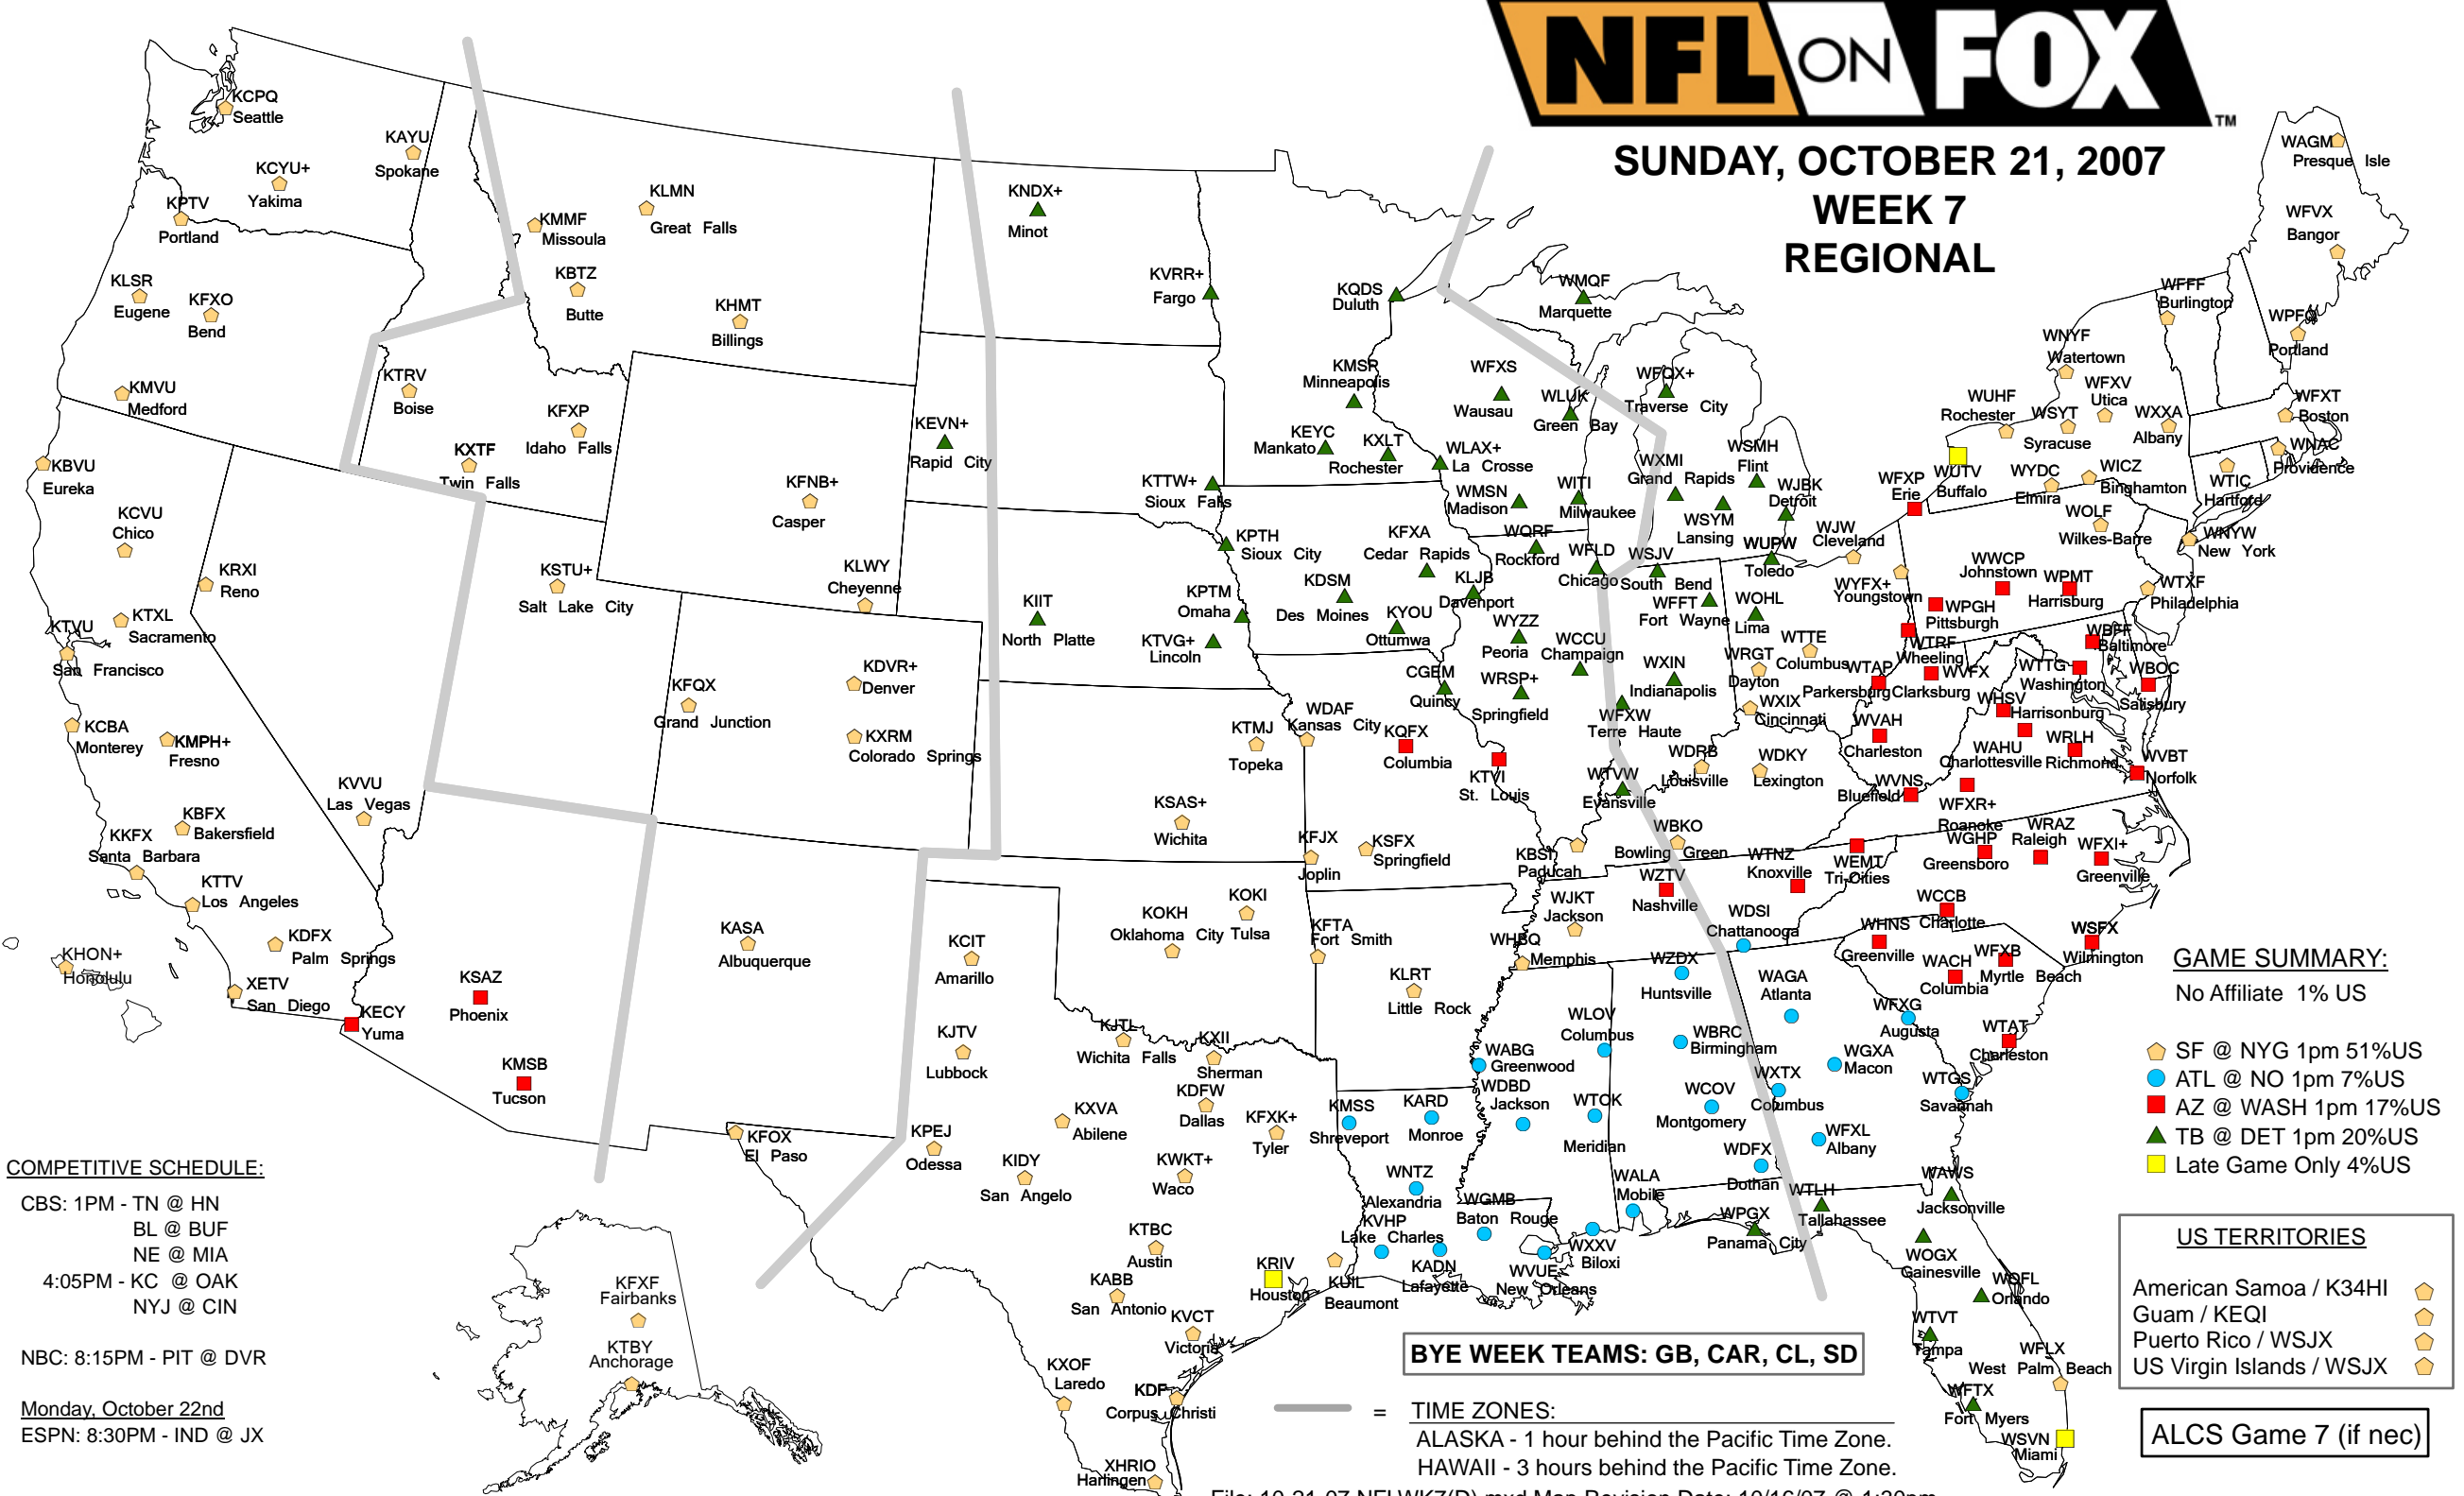

SUNDAY, OCTOBER 21, 2007 WEEK 7 REGIONAL

COMPETITIVE SCHEDULE:

CBS: 1PM - TN @ HN
BL @ BUF
NE @ MIA
4:05PM - KC @ OAK
NYJ @ CIN

NBC: 8:15PM - PIT @ DVR

Monday, October 22nd
ESPN: 8:30PM - IND @ JX

GAME SUMMARY:

No Affiliate 1% US

- 🟠 SF @ NYG 1pm 51%US
- 🟡 ATL @ NO 1pm 7%US
- 🔴 AZ @ WASH 1pm 17%US
- 🟢 TB @ DET 1pm 20%US
- 🟠 Late Game Only 4%US

US TERRITORIES

- American Samoa / K34HI 🟠
- Guam / KEQI 🟠
- Puerto Rico / WSJX 🟠
- US Virgin Islands / WSJX 🟠

CBS: 1PM - TN @ HN
BL @ BUF
NE @ MIA
4:05PM - KC @ OAK
NYJ @ CIN

NBC: 8:15PM - PIT @ DVR

Monday, October 22nd
ESPN: 8:30PM - IND @ JX

GAME SUMMARY:

No Affiliate 1% US

- CH @ PHL 4:15pm 14%US
- STL @ SEA 4:15pm 6%US
- ★ MN @ DL 4:15pm 76%US
- Early Game Only 3%US

US TERRITORIES

- American Samoa / K34HI ★
- Guam / KEQI ★
- Puerto Rico / WSJX ★
- US Virgin Islands / WSJX ★

BYE WEEK TEAMS: GB, CAR, CL, SD

TIME ZONES:
ALASKA - 1 hour behind the Pacific Time Zone.
HAWAII - 3 hours behind the Pacific Time Zone.