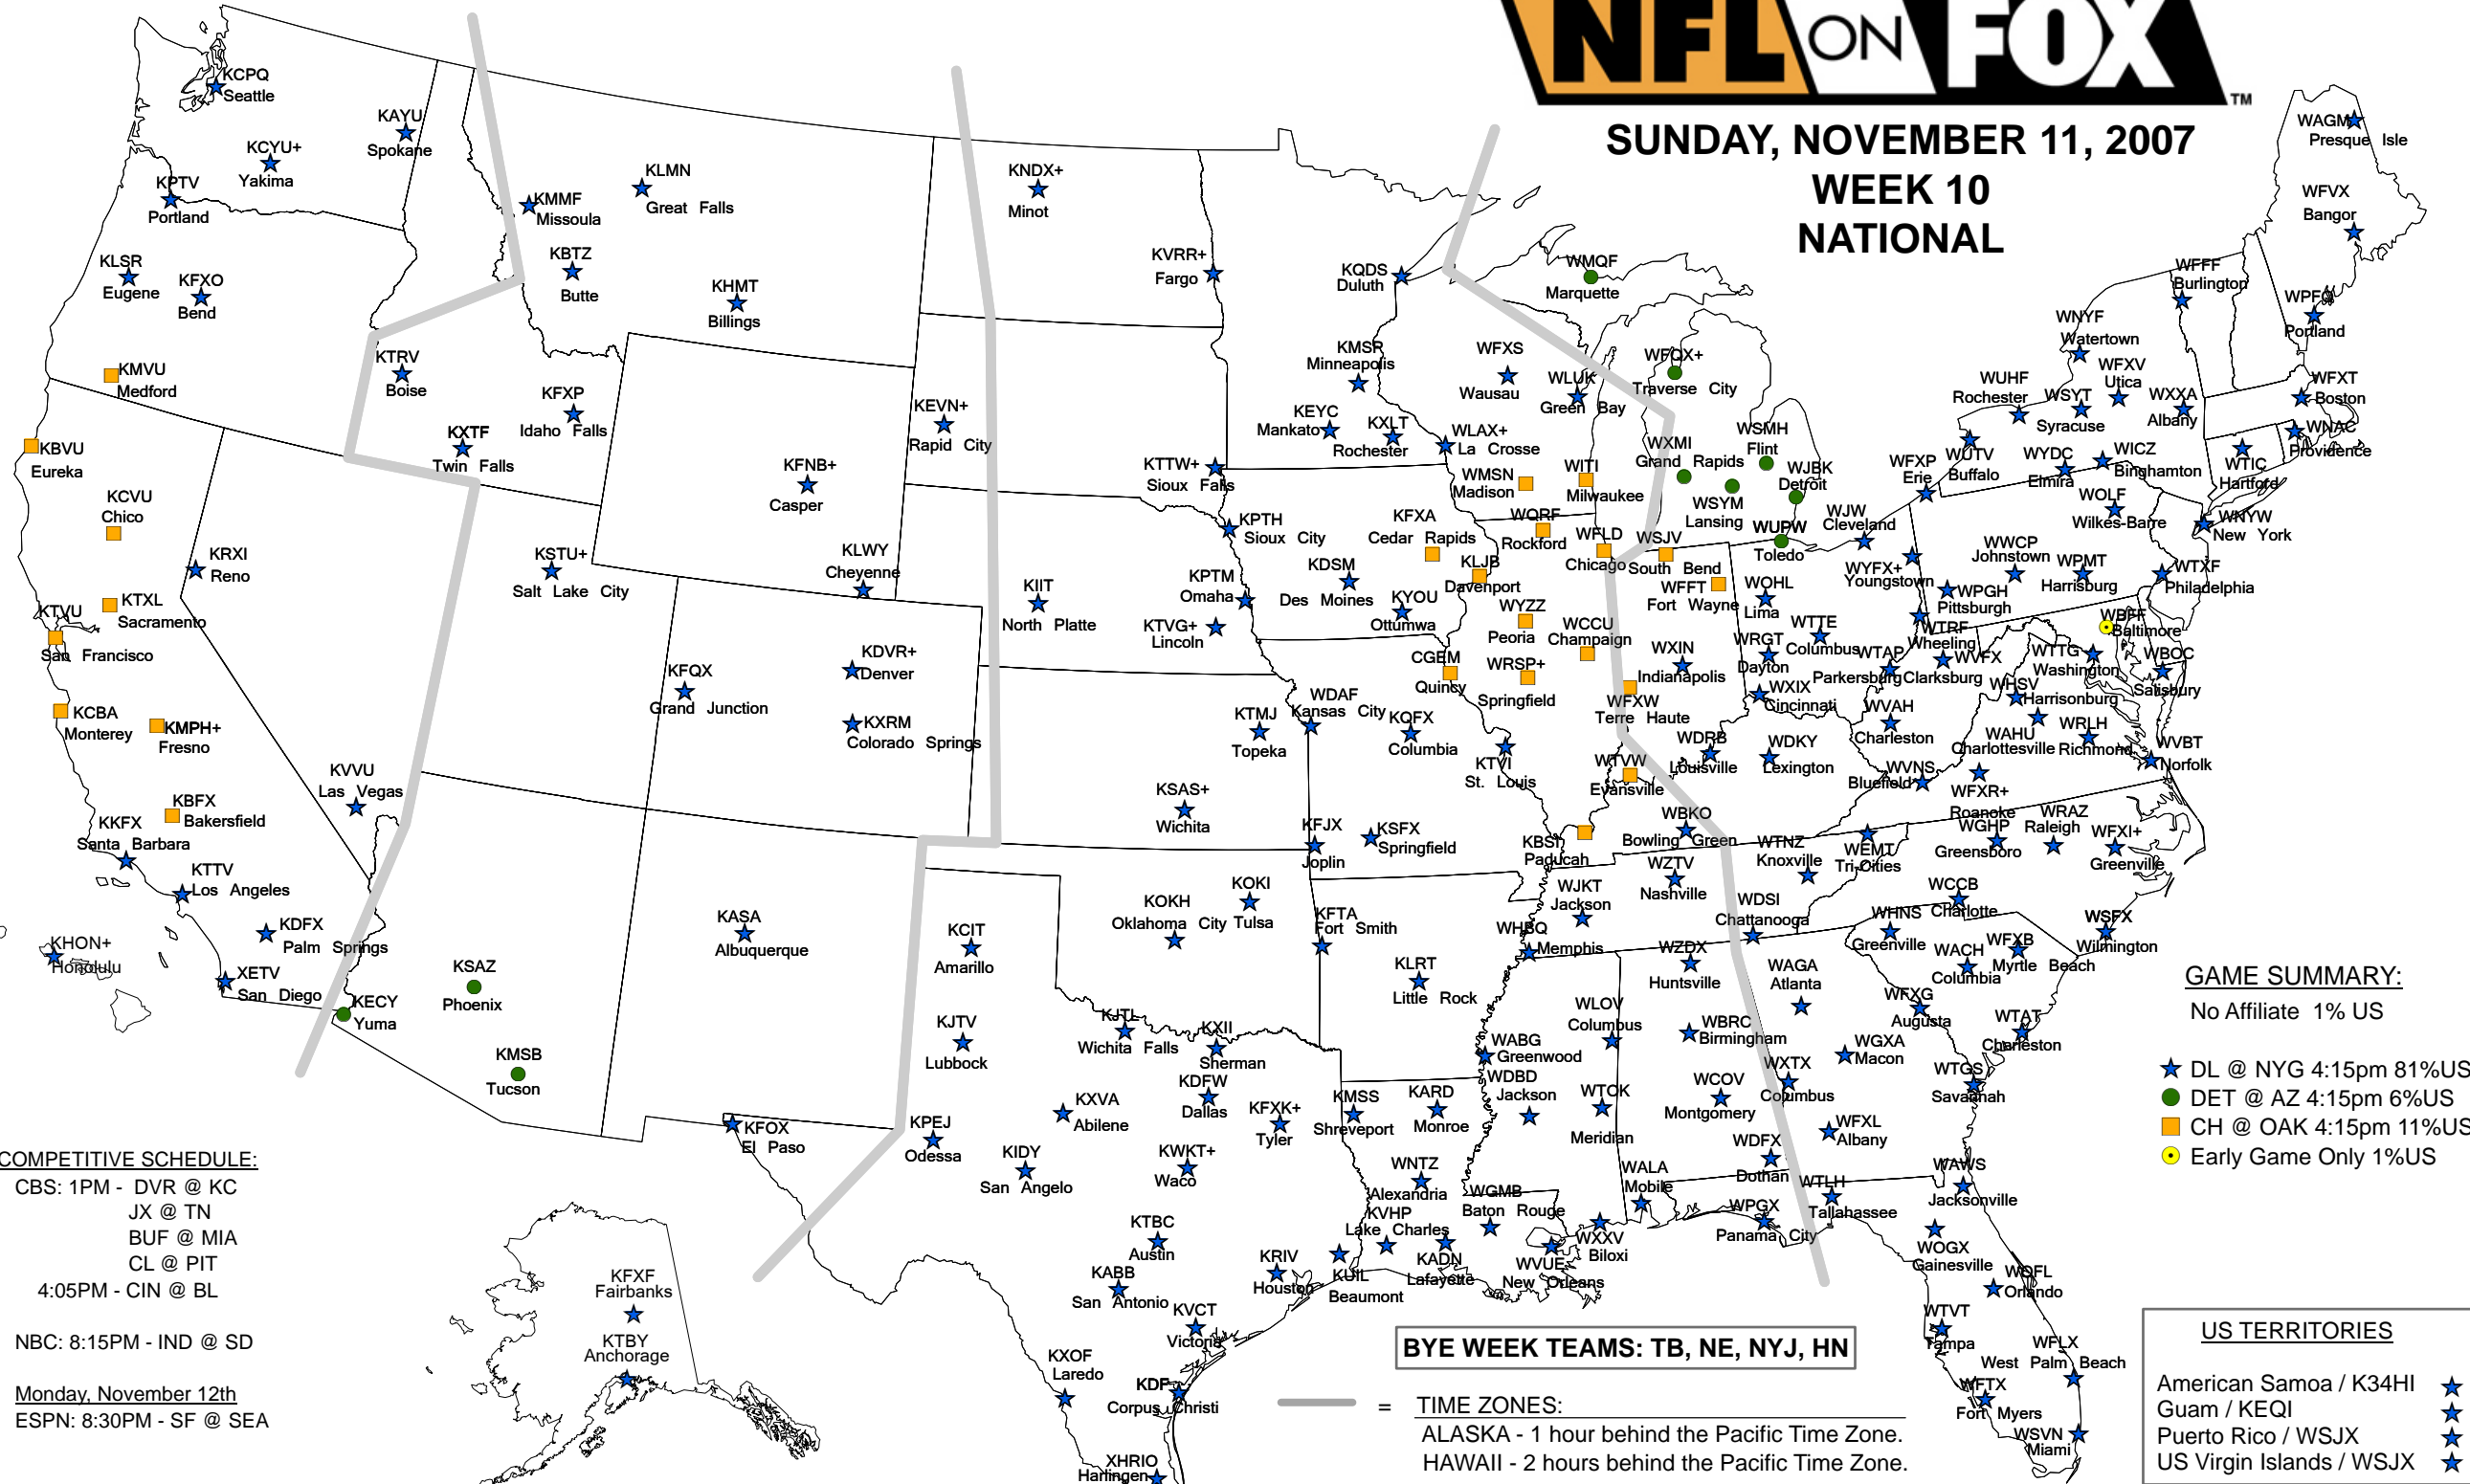

SUNDAY, NOVEMBER 11, 2007 WEEK 10 NATIONAL

GAME SUMMARY:

No Affiliate 1% US

- ★ DL @ NYG 4:15pm 81%US
- DET @ AZ 4:15pm 6%US
- CH @ OAK 4:15pm 11%US
- Early Game Only 1%US

COMPETITIVE SCHEDULE:

CBS: 1PM - DVR @ KC
 JX @ TN
 BUF @ MIA
 CL @ PIT
 4:05PM - CIN @ BL

NBC: 8:15PM - IND @ SD

Monday, November 12th
 ESPN: 8:30PM - SF @ SEA

BYE WEEK TEAMS: TB, NE, NYJ, HN

— = TIME ZONES:
 ALASKA - 1 hour behind the Pacific Time Zone.
 HAWAII - 2 hours behind the Pacific Time Zone.

US TERRITORIES	
American Samoa / K34HI	★
Guam / KEQI	★
Puerto Rico / WSJX	★
US Virgin Islands / WSJX	★