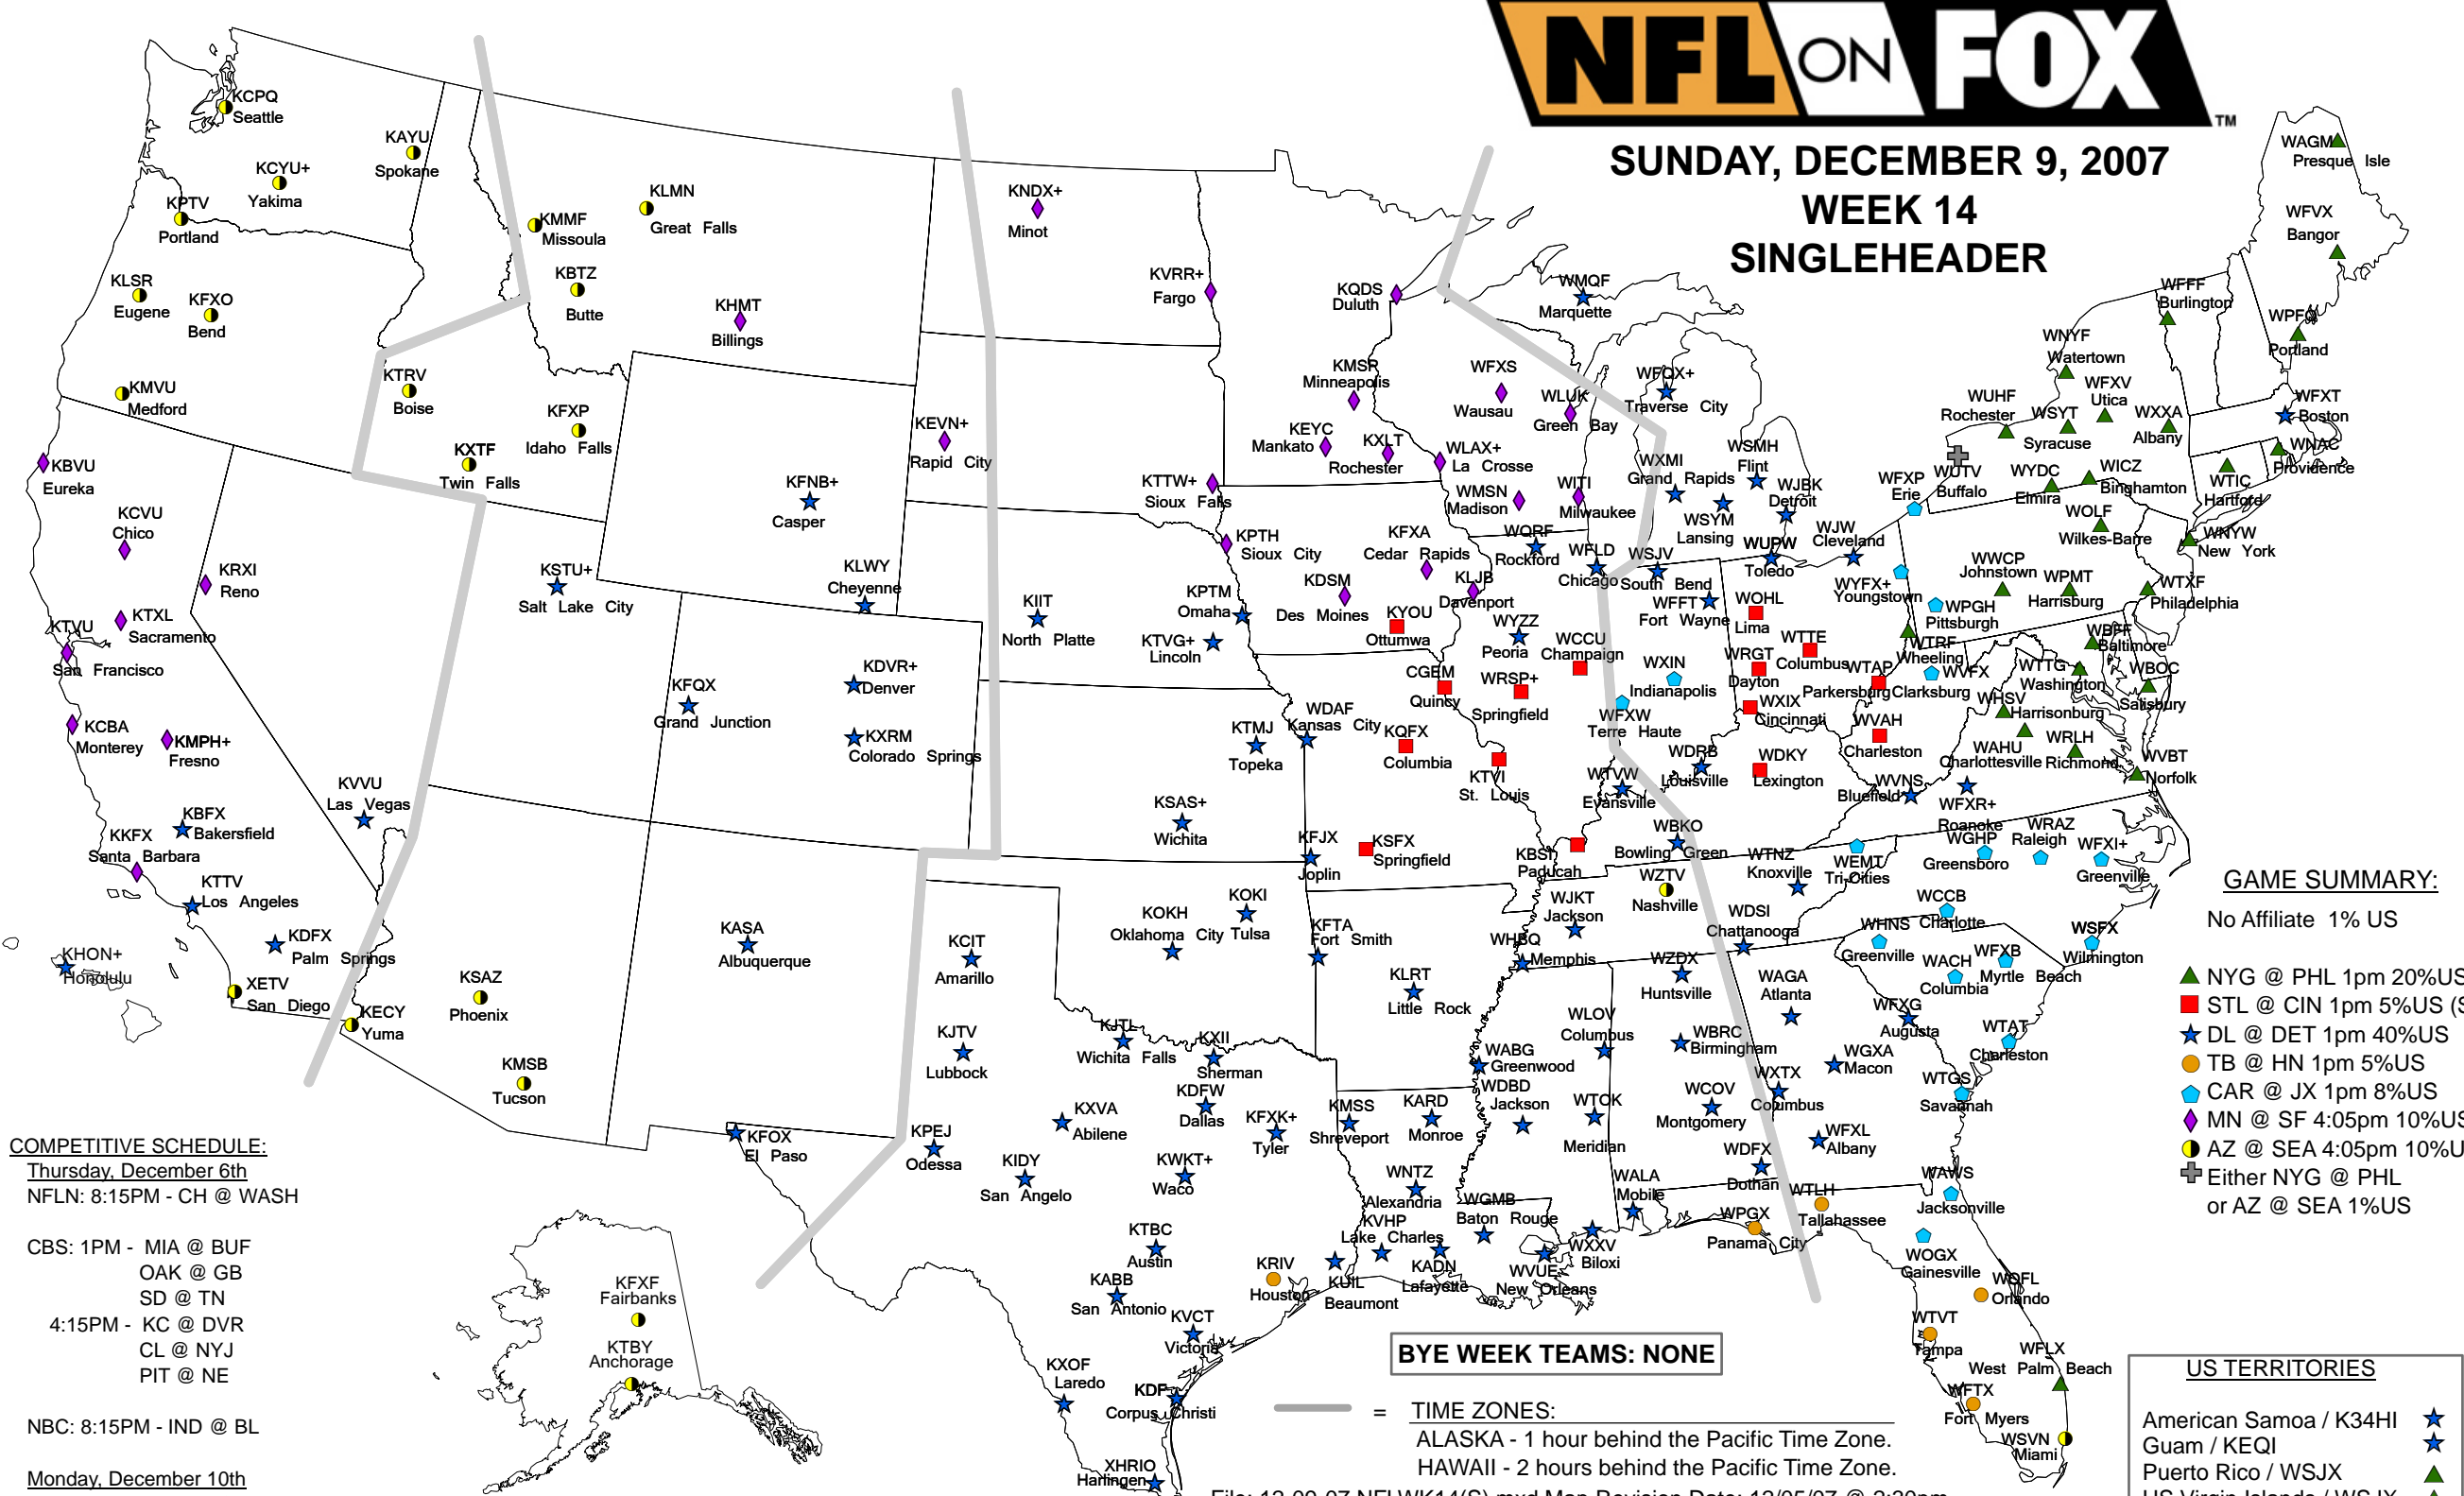

SUNDAY, DECEMBER 9, 2007 WEEK 14 SINGLEHEADER

GAME SUMMARY:

- No Affiliate 1% US
- ▲ NYG @ PHL 1pm 20%US
- STL @ CIN 1pm 5%US (SD)
- ★ DL @ DET 1pm 40%US
- TB @ HN 1pm 5%US
- ◆ CAR @ JX 1pm 8%US
- MN @ SF 4:05pm 10%US
- AZ @ SEA 4:05pm 10%US
- ⊕ Either NYG @ PHL or AZ @ SEA 1%US

COMPETITIVE SCHEDULE:

- Thursday, December 6th
- NFLN: 8:15PM - CH @ WASH
- CBS: 1PM - MIA @ BUF
OAK @ GB
SD @ TN
- 4:15PM - KC @ DVR
CL @ NYJ
PIT @ NE
- NBC: 8:15PM - IND @ BL
- Monday, December 10th
- ESPN: 8:30PM - NO @ ATL

BYE WEEK TEAMS: NONE

— = TIME ZONES:
ALASKA - 1 hour behind the Pacific Time Zone.
HAWAII - 2 hours behind the Pacific Time Zone.

US TERRITORIES

- American Samoa / K34HI ★
- Guam / KEQI ★
- Puerto Rico / WSJX ▲
- US Virgin Islands / WSJX ▲