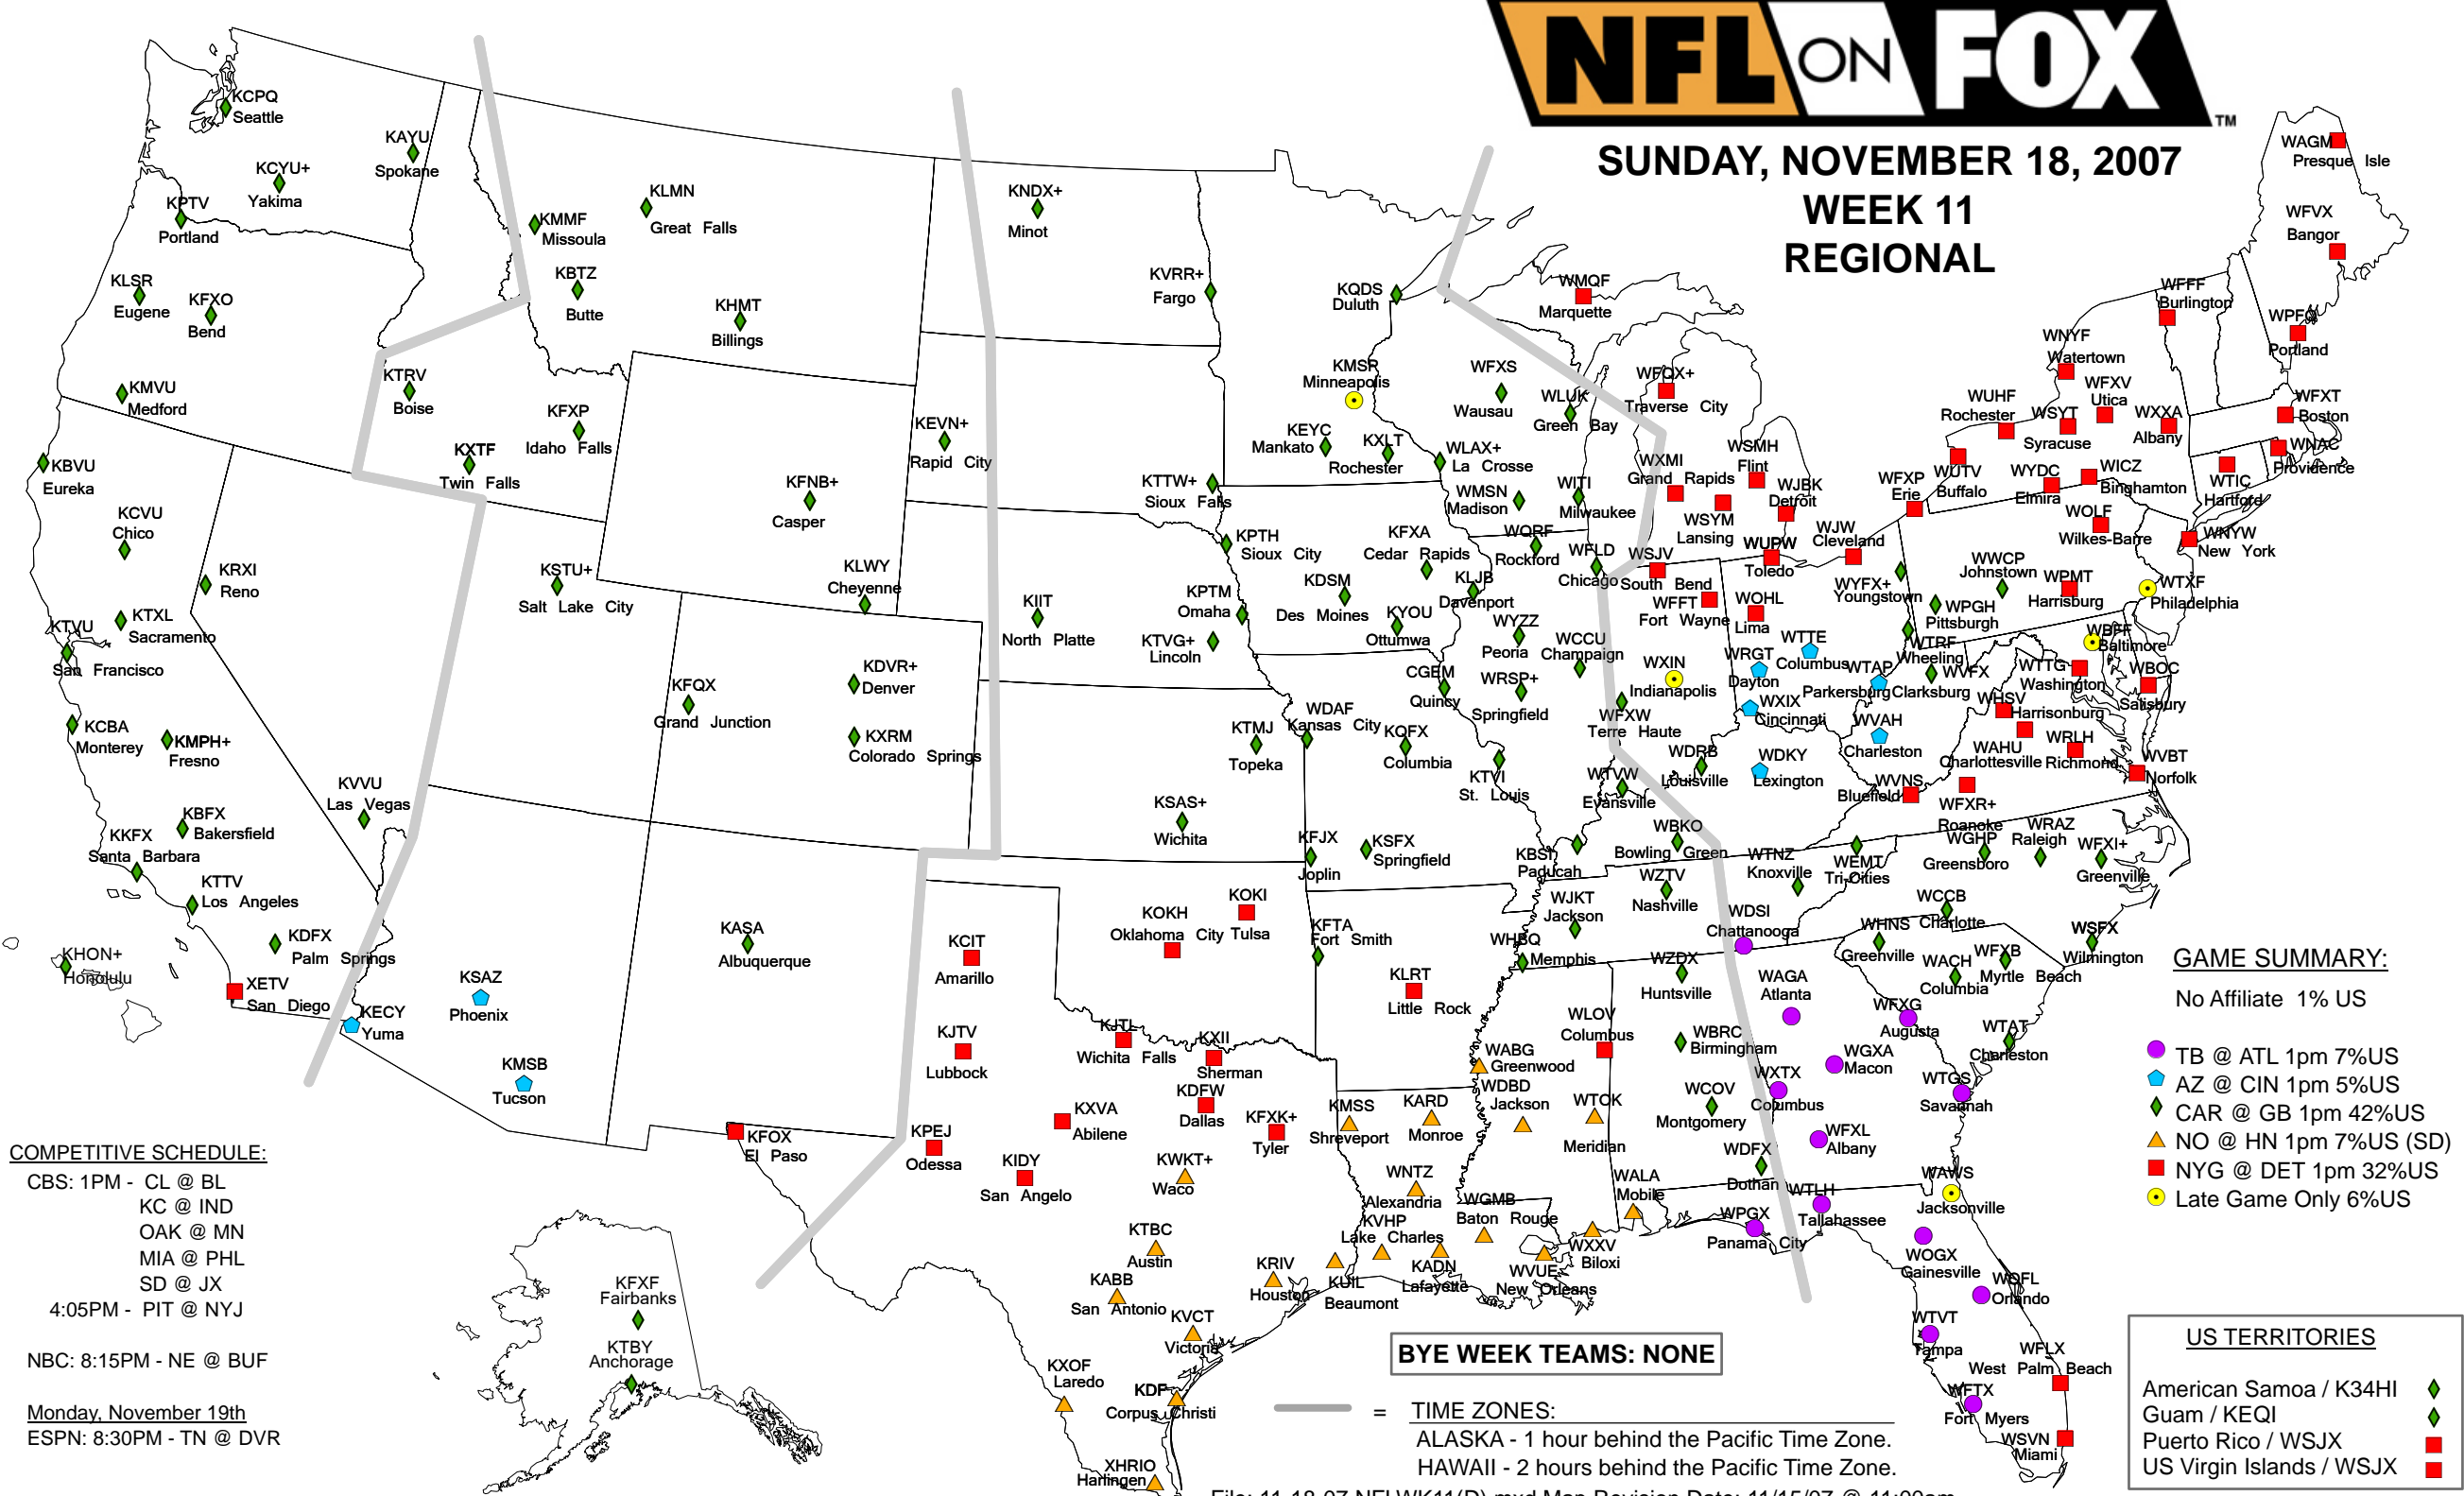

SUNDAY, NOVEMBER 18, 2007 WEEK 11 REGIONAL

COMPETITIVE SCHEDULE:

CBS: 1PM - CL @ BL
KC @ IND
OAK @ MN
MIA @ PHL
SD @ JX
4:05PM - PIT @ NYJ

NBC: 8:15PM - NE @ BUF

Monday, November 19th
ESPN: 8:30PM - TN @ DVR

BYE WEEK TEAMS: NONE

= TIME ZONES:
ALASKA - 1 hour behind the Pacific Time Zone.
HAWAII - 2 hours behind the Pacific Time Zone.

GAME SUMMARY:

- No Affiliate 1% US
- TB @ ATL 1pm 7%US
- AZ @ CIN 1pm 5%US
- CAR @ GB 1pm 42%US
- NO @ HN 1pm 7%US (SD)
- NYG @ DET 1pm 32%US
- Late Game Only 6%US

US TERRITORIES	
American Samoa / K34HI	◆
Guam / KEQI	◆
Puerto Rico / WSJX	■
US Virgin Islands / WSJX	■

SUNDAY, NOVEMBER 18, 2007 WEEK 11 NATIONAL

COMPETITIVE SCHEDULE:

CBS: 1PM - CL @ BL
 KC @ IND
 OAK @ MN
 MIA @ PHL
 SD @ JX
 4:05PM - PIT @ NYJ

BYE WEEK TEAMS: NONE

— = TIME ZONES:
 ALASKA - 1 hour behind the Pacific Time Zone.
 HAWAII - 2 hours behind the Pacific Time Zone.

US TERRITORIES	
American Samoa / K34HI	★
Guam / KEQI	★
Puerto Rico / WSJX	★
US Virgin Islands / WSJX	★