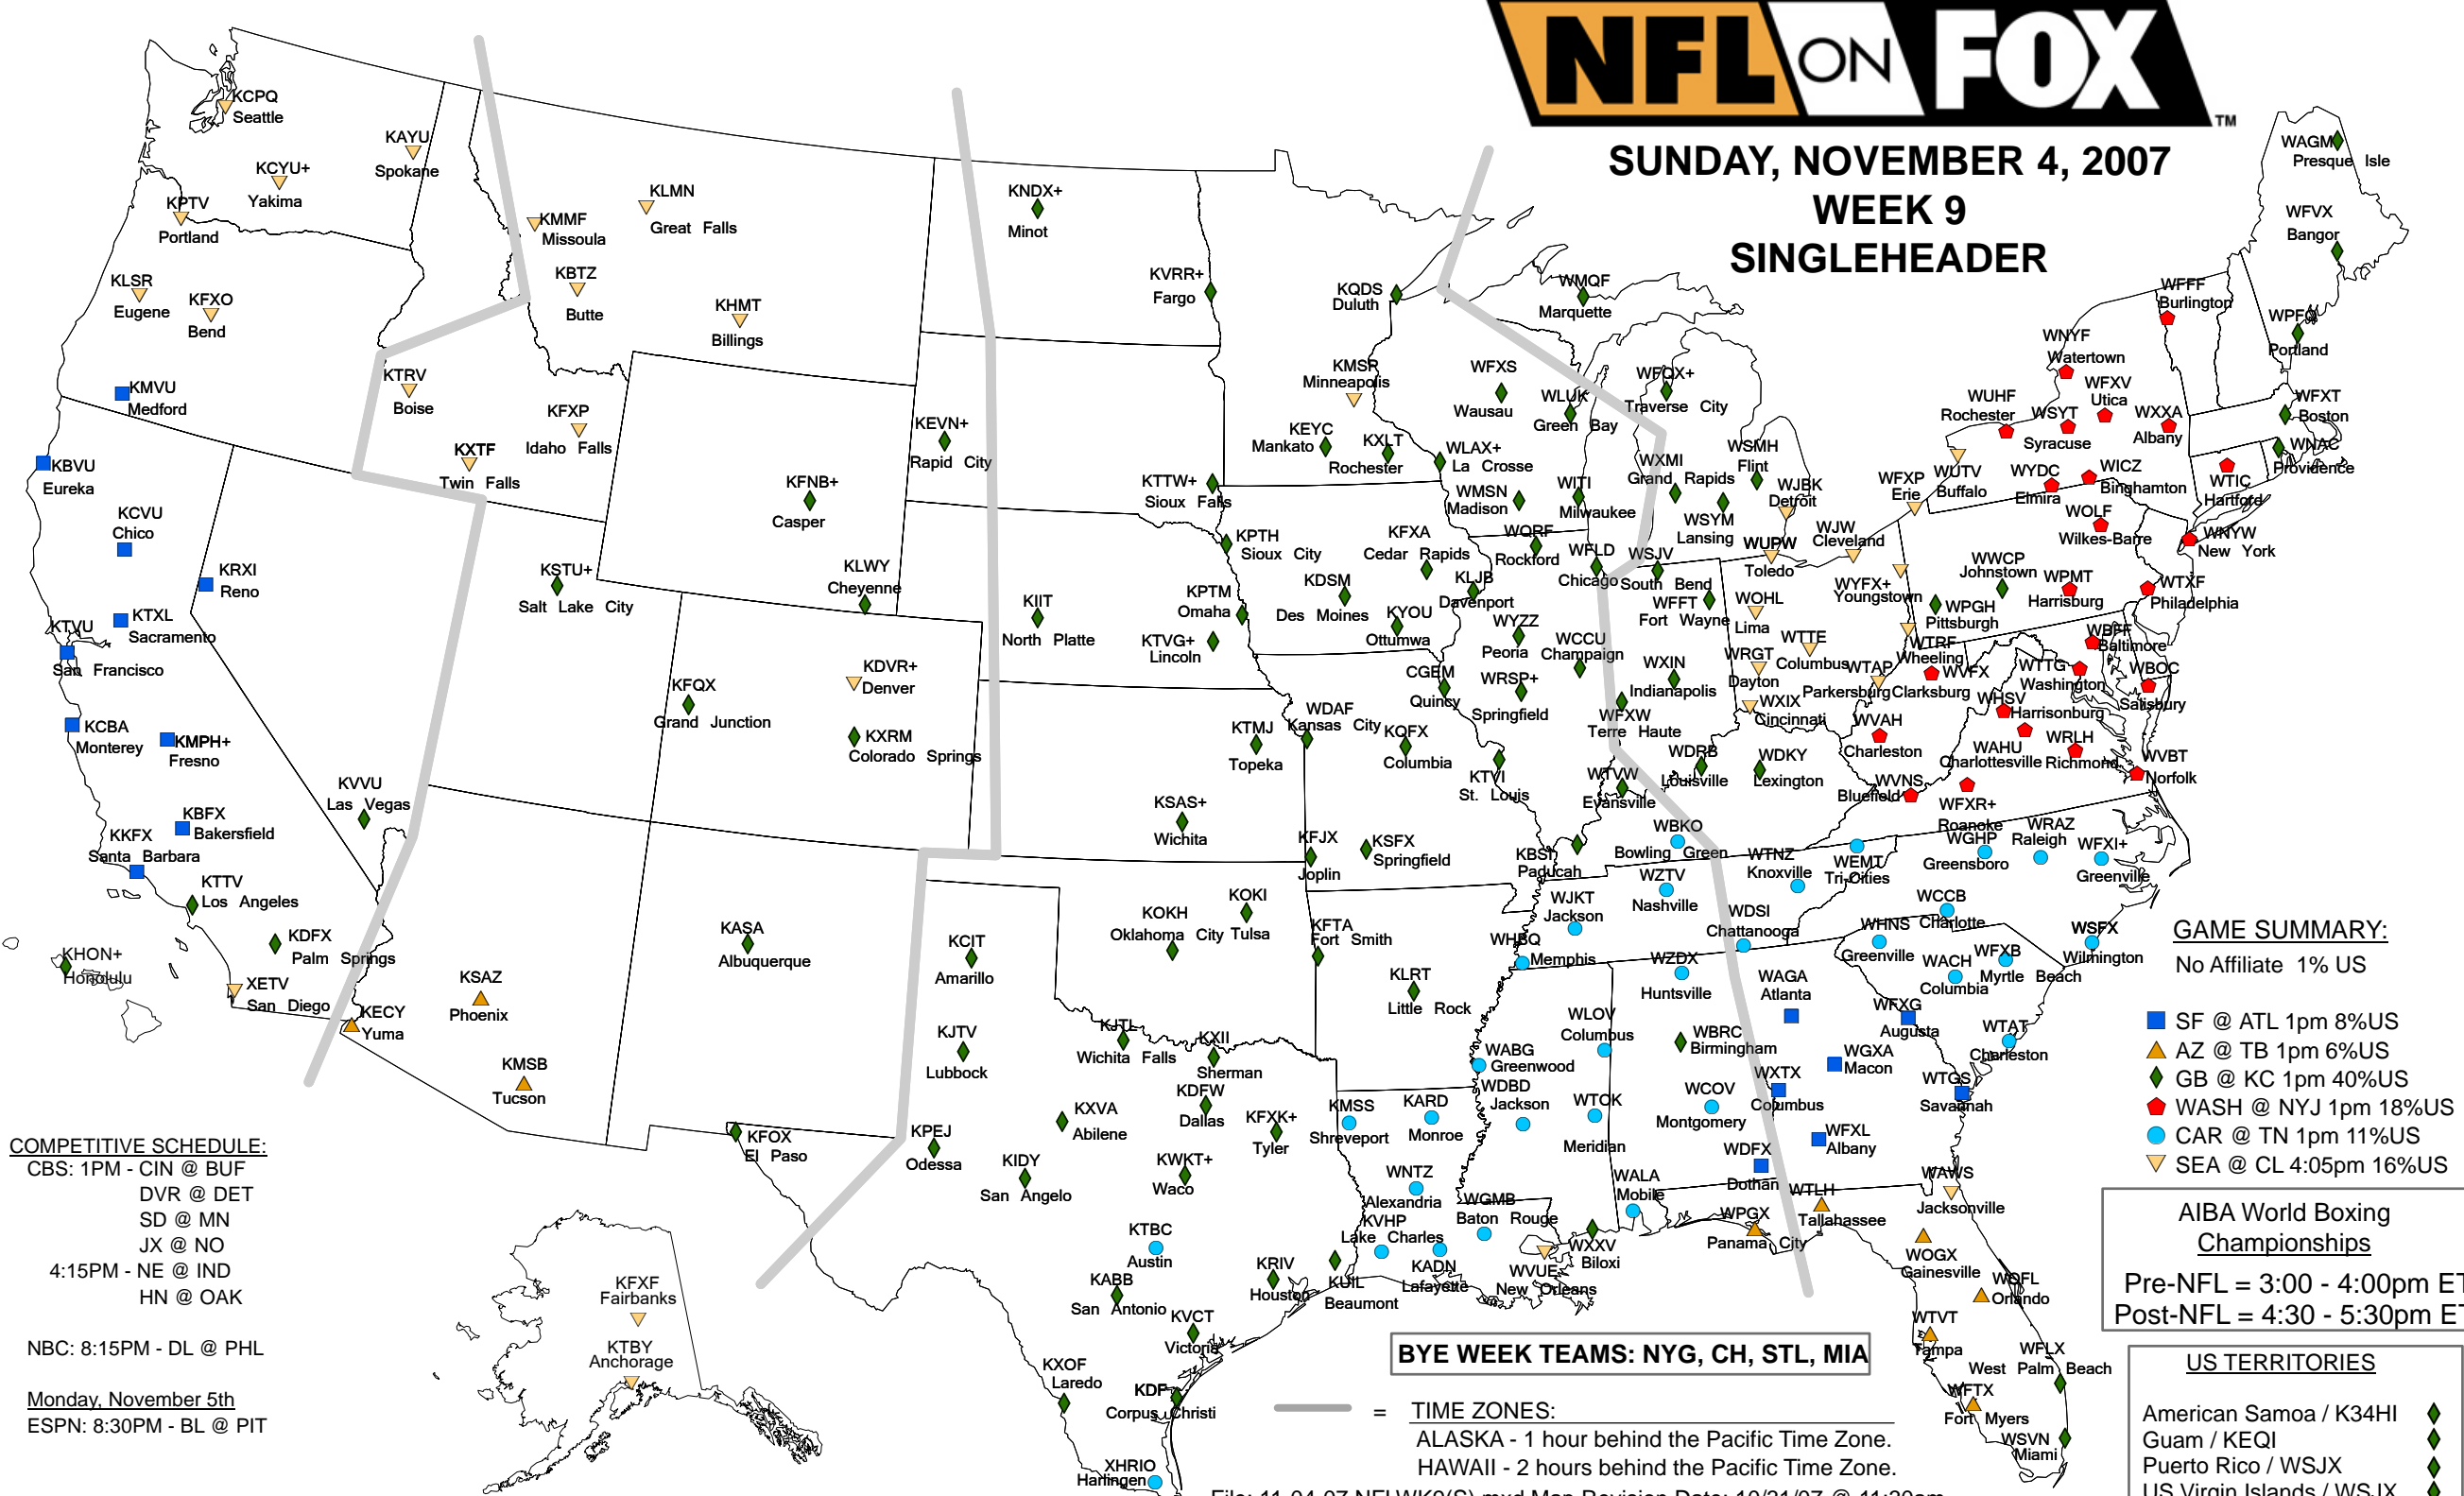

SUNDAY, NOVEMBER 4, 2007 WEEK 9 SINGLEHEADER

COMPETITIVE SCHEDULE:
 CBS: 1PM - CIN @ BUF
 DVR @ DET
 SD @ MN
 JX @ NO
 4:15PM - NE @ IND
 HN @ OAK
 NBC: 8:15PM - DL @ PHL
 Monday, November 5th
 ESPN: 8:30PM - BL @ PIT

GAME SUMMARY:
 No Affiliate 1% US
 ■ SF @ ATL 1pm 8%US
 ▲ AZ @ TB 1pm 6%US
 ◆ GB @ KC 1pm 40%US
 ◆ WASH @ NYJ 1pm 18%US
 ● CAR @ TN 1pm 11%US
 ▼ SEA @ CL 4:05pm 16%US

AIBA World Boxing Championships
 Pre-NFL = 3:00 - 4:00pm ET
 Post-NFL = 4:30 - 5:30pm ET

US TERRITORIES
 American Samoa / K34HI ◆
 Guam / KEQI ◆
 Puerto Rico / WSJX ◆
 US Virgin Islands / WSJX ◆

BYE WEEK TEAMS: NYG, CH, STL, MIA

TIME ZONES:
 ALASKA - 1 hour behind the Pacific Time Zone.
 HAWAII - 2 hours behind the Pacific Time Zone.